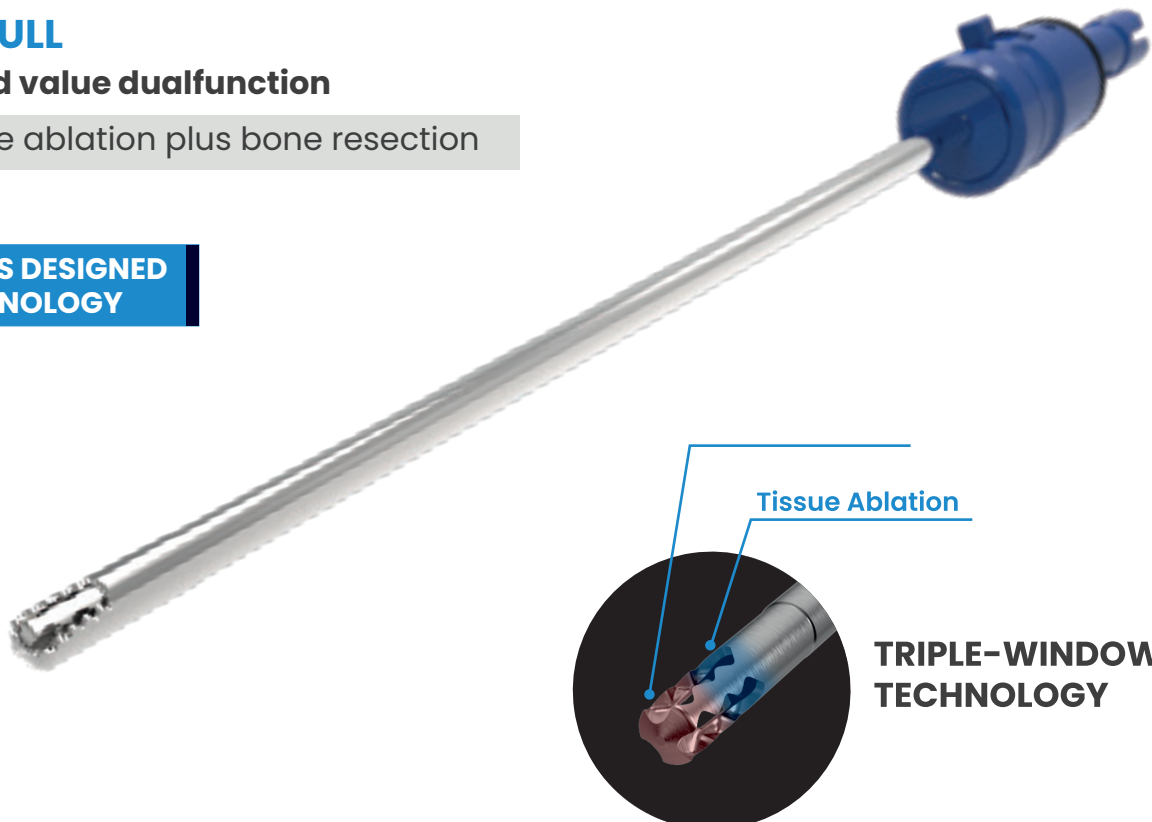

SHAVER UNIT WITH BLADES AND BURS

Code	800-000-023-AX	800-000-024-AX	800-000-025-AX
Description	Shaver Control Unit	Shaver Handpiece	Shaver Footswitch

PIT BULL

Added value dualfunction

Tissue ablation plus bone resection

SWISS DESIGNED TECHNOLOGY

SHAPES

Pit Bull	Wave Cutter	Synovia Cutter	Barrel Bur	Round Bur
Ø / Length (mm)	Ø / Length (mm)	Ø / Length (mm)	Ø / Length (mm)	Ø / Length (mm)
Ø 3.0mm L=85mm Ø 3.0mm L=130mm	Ø 3.0mm L=85mm Ø 3.0mm L=130mm			
Ø 4.0mm L=130mm	Ø 4.0mm L=130mm	Ø 4.0mm L=130mm	Ø 4.0mm L=130mm	Ø 4.0mm L=130mm
Ø 5.0mm L=130mm	Ø 5.0mm L=130mm		Ø 5.0mm L=130mm	Ø 5.0mm L=130mm