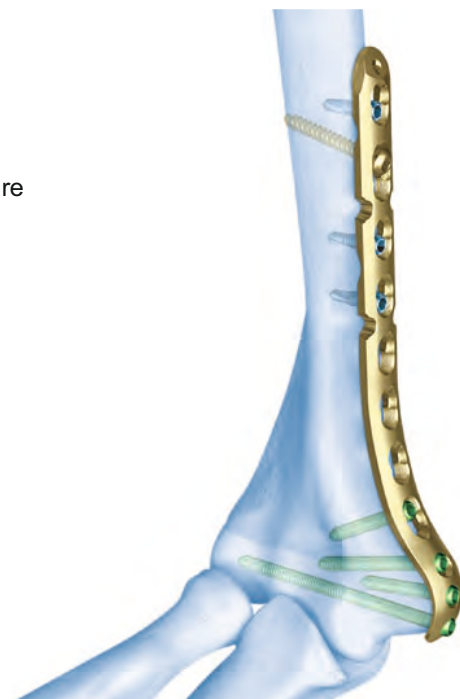

Plate fixation

The direction of the threaded holes in the distal part of the plate has been optimized to improve the anchorage in the bone.

Use the appropriate aiming block and Wise-Lock drill sleeves to ensure correct insertion and locking of the locking screws in the distal part of the plate.

Use 3.5 mm locking screws, 3.5 mm cortex screws, 4.0 mm cancellous bone screws or a combination thereof in the shaft.