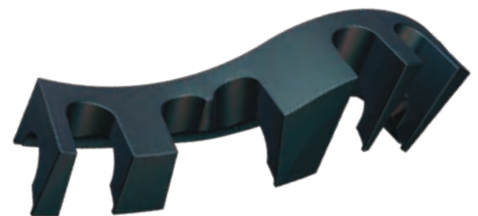

#### Wise-Lock combi-holes

The Wise-Lock combi-hole allows an internal plate fixation using standard screws, angular stable locking screws or a combination of both. This takes into account the most diverse intraoperative requirements and ensures high fixation stability.

#### Optimal distal application of the locking screws

The distal end of the plate has been equipped with three threaded round holes intended for angular stable locking screws. Their specific orientation in combination with the thin plate profile allows stable fixation of the condylar zone and the articular surface while fully preserving the soft tissue, without any risk of screws penetrating the articulation.

#### Increased hole density for improved anchorage

The three distal Wise-Lock round holes allow inserting the screws closer to one another and hence an optimal fixation of the bone fragments.

#### Aiming block

The aiming block allows an easy and correct insertion of the drill sleeves in the distal part of the plate. The aiming block can be removed or placed back onto the plate even with the drill sleeves in place. If desired, standard screws can be inserted before placing the aiming block.